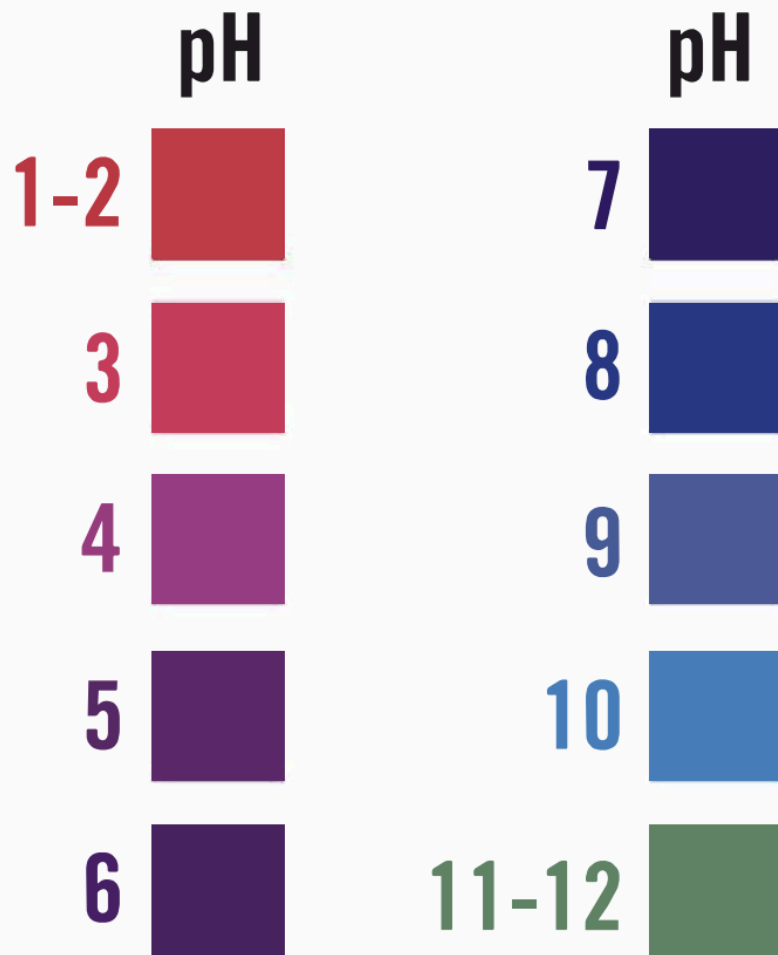

Red Cabbage Juice Acid-Base Indicator pH Chart

Source: [ALCOSAN](#)